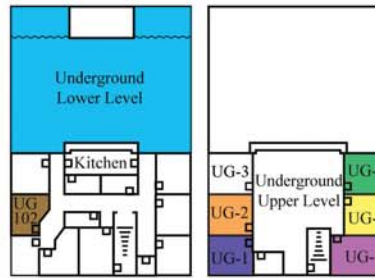

Connection Group	Leader(s) and Class Description	Location
Nursery	Breken Leonard	B-8 & B-9
2 Year Olds	Breken Leonard	B-10
3 Year Olds	Breken Leonard	B-11
4 & 5 Year Olds	Breken Leonard	B-7
Kindergarten	Dorothy Vanderpool & Erika Jernigan	B-4
1 st & 2 nd Grade	Jan Ray & Ruth Newman	B-5
3 rd & 4 th Grade	Dianne Breeden	B-6
5 th & 6 th Grade	Brad Hoffman	B-1
Ladies Fellowship (Senior Women)	Elinor Rhoades	A-2
J.O.Y. Class (Senior Adults)	Bev Lemburg & John Rea	C-1
I Witness I (Older Adults)	Larry Ray & Steve Crawford	C-4
I Witness II (Older Adults)	Max Lytle	C-5
W.I.N.G.S. (Adult Women)	Angelia Huels & Wanda Reed	C-6
Foundations (Young Adults)	Brett & Jennifer Sparks	C-7
Sharpening Iron (Median Adults)	Buster Fox	C-8
Common Ground (Single Adults)	Karl Finkenbinder	C-9
Cutting Edge (Median Adults)	Ben Owens & Joe Wojtowicz	C-10
Student Connection (Youth)	Troy Brasel	UGLL
Advance (Young Adults)	Nick Colton	UG102
Bible Fellowship (Median Adults)	Jeff Olson	UG-1
Home Improvement (Median Adults)	Rick Findley	UG-2
Explore The Bible (Senior Adults)	Dr. Bill Lauderdale	UG-4
Men's Bible Study (Senior Men)	Mark Edwards	UG-5
Lamplighters (Median Adults)	Joe Poor	UG-6